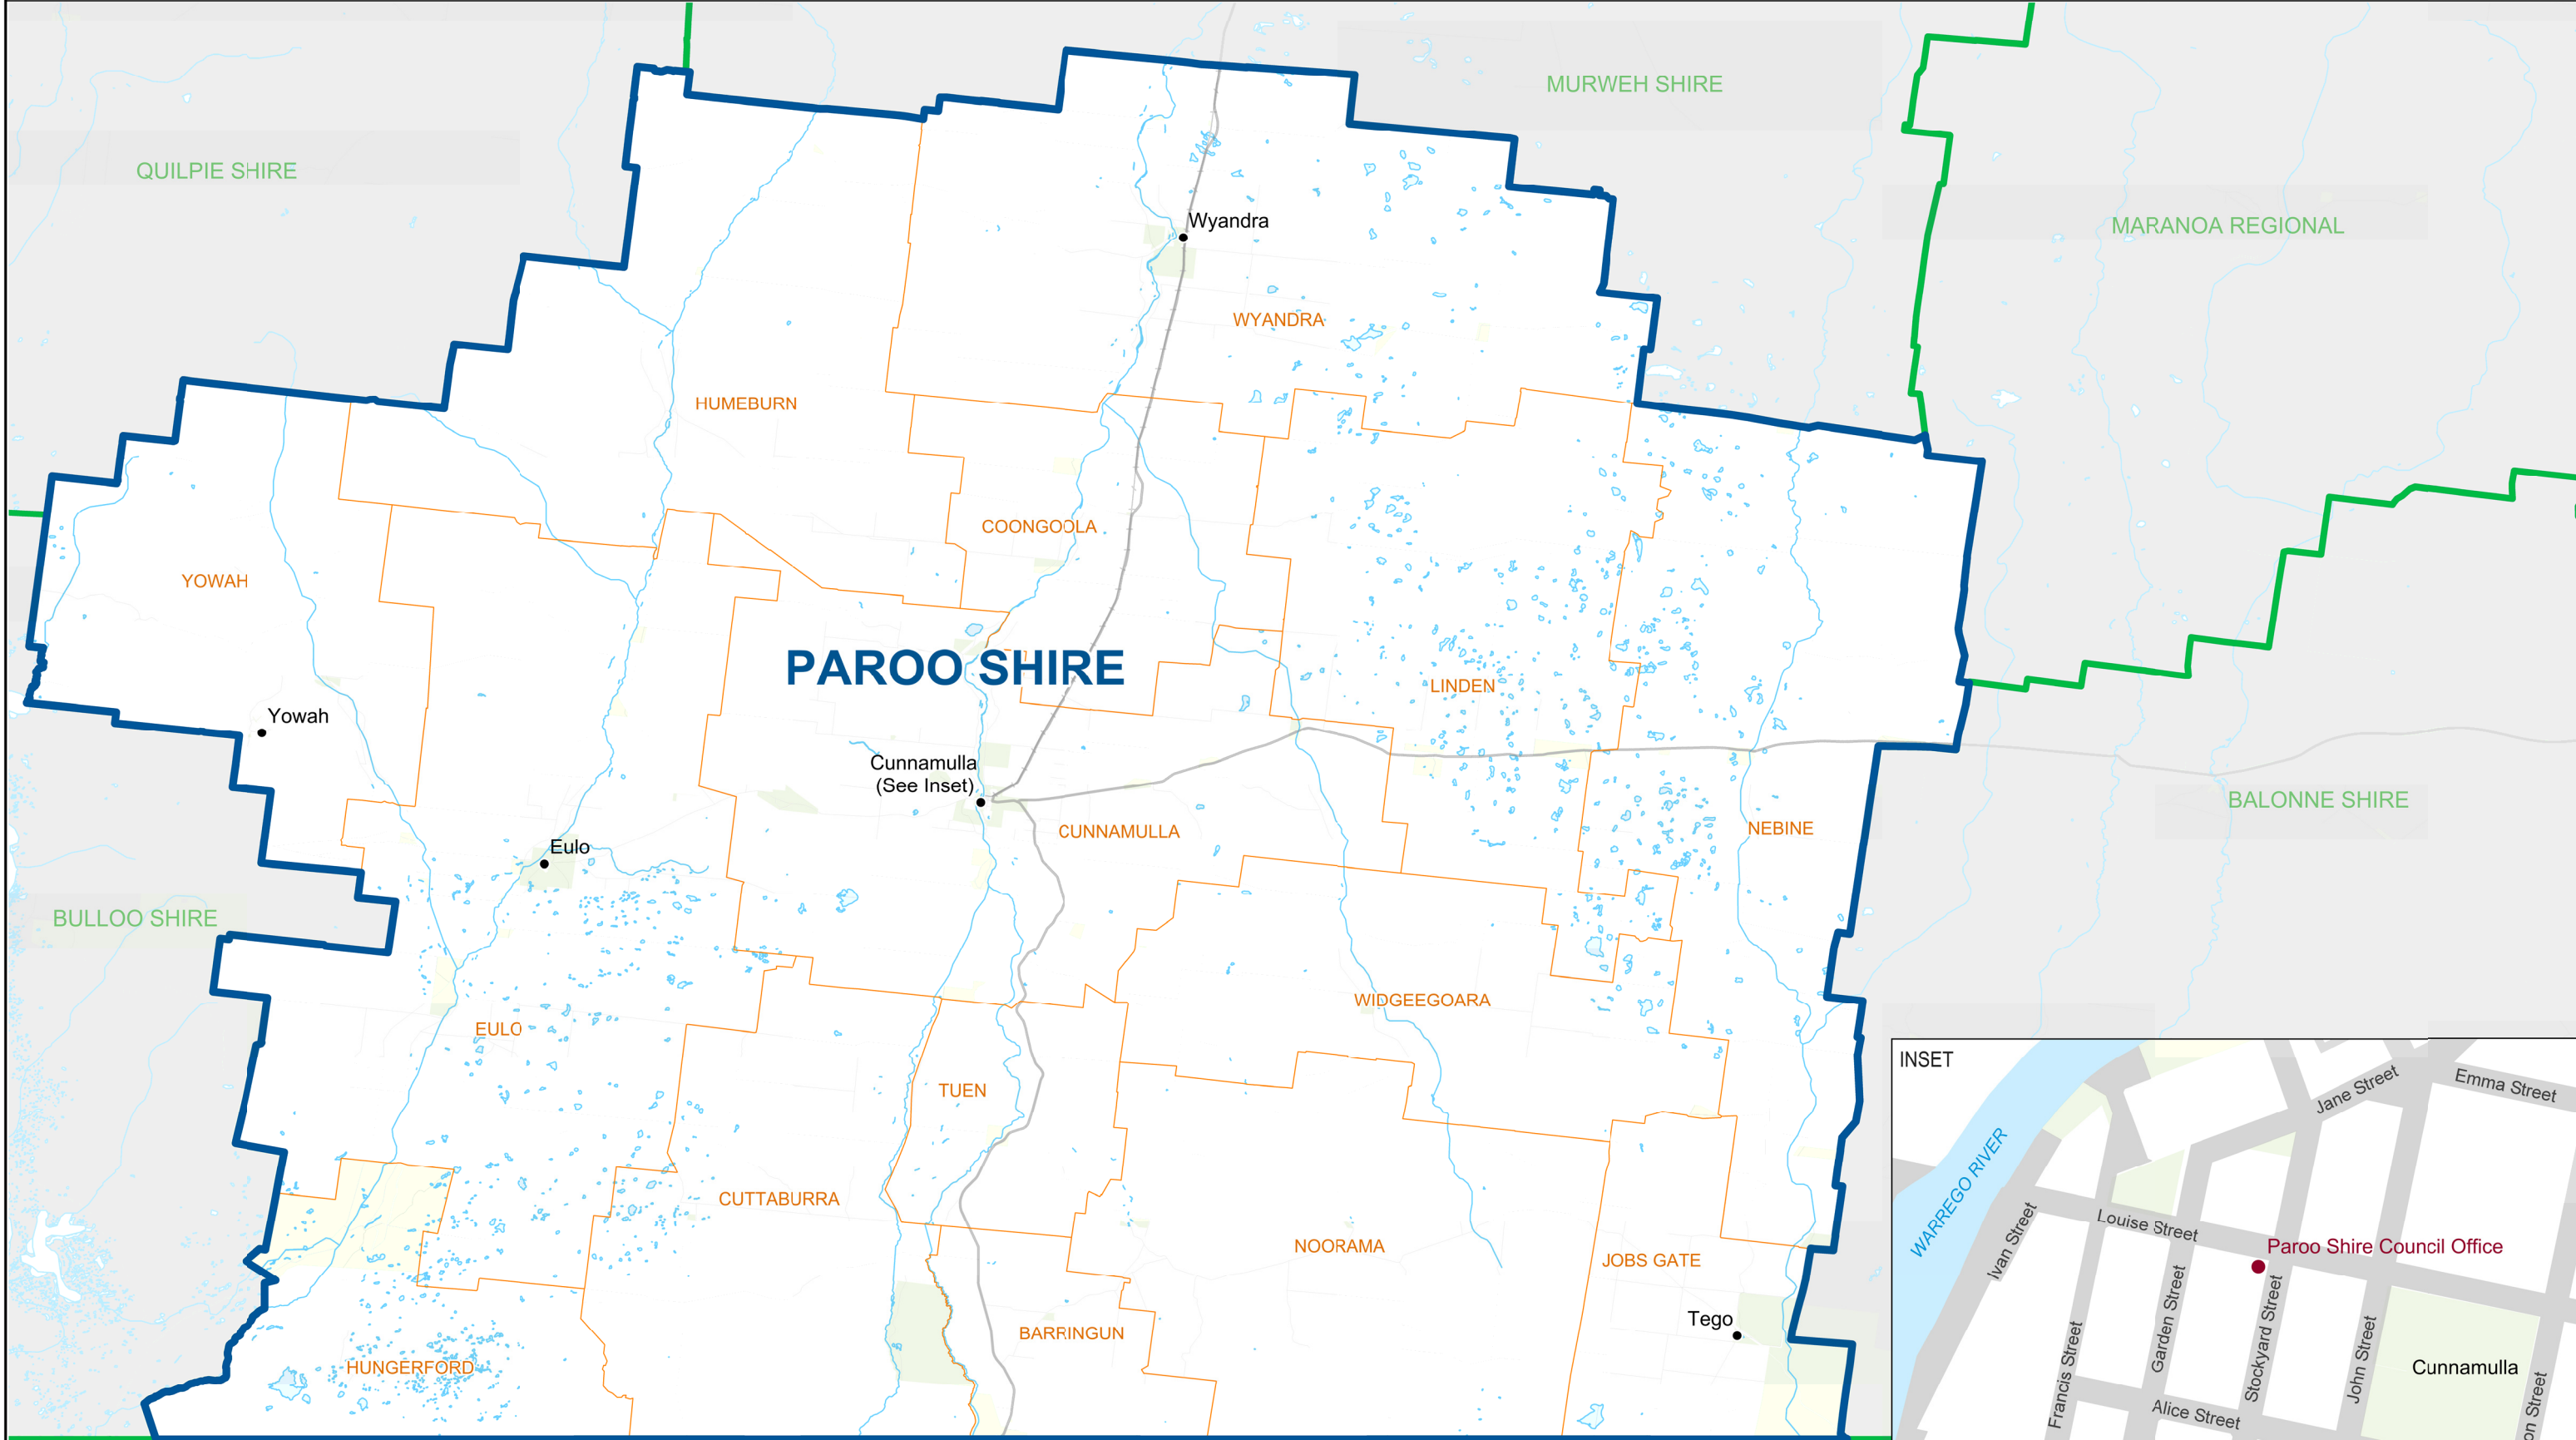

2017 LOCAL GOVERNMENT BY-ELECTION
PAROO SHIRE COUNCIL
Full Postal Election
 ELECTION DATE: 30 September 2017

- Returning Officer's Office
- Local Government Area Boundary
- Locality Boundary
- Road
- Watercourse / Waterbody
- Reserve / Park

DISCLAIMER
 This map has been produced by the ECQ as a guide only, to show electoral boundaries.
 This product was created using datasets from various authoritative sources and has been provided 'As Is'. ECQ therefore does not accept liability for any expenses, losses, damages caused by use of this product.

New South Wales