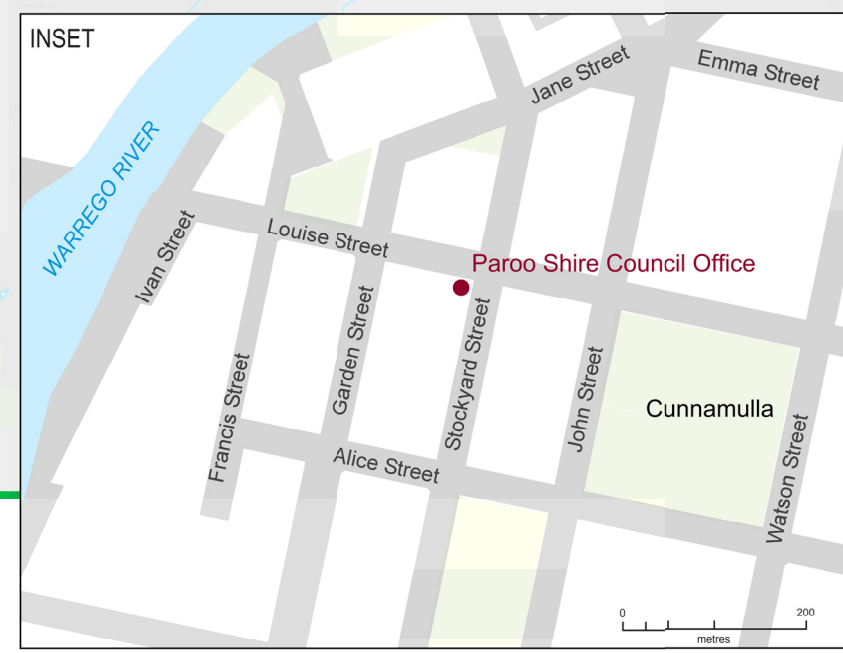

2017 LOCAL GOVERNMENT BY-ELECTION
PAROO SHIRE COUNCIL
Full Postal Election
 ELECTION DATE: 30 September 2017

- Returning Officer's Office
- Local Government Area Boundary
- Locality Boundary
- Road
- Watercourse / Waterbody
- Reserve / Park

DISCLAIMER
 This map has been produced by the ECQ as a guide only, to show electoral boundaries.
 This product was created using datasets from various authoritative sources and has been provided 'As Is'. ECQ therefore does not accept liability for any expenses, losses, damages caused by use of this product.

New South Wales